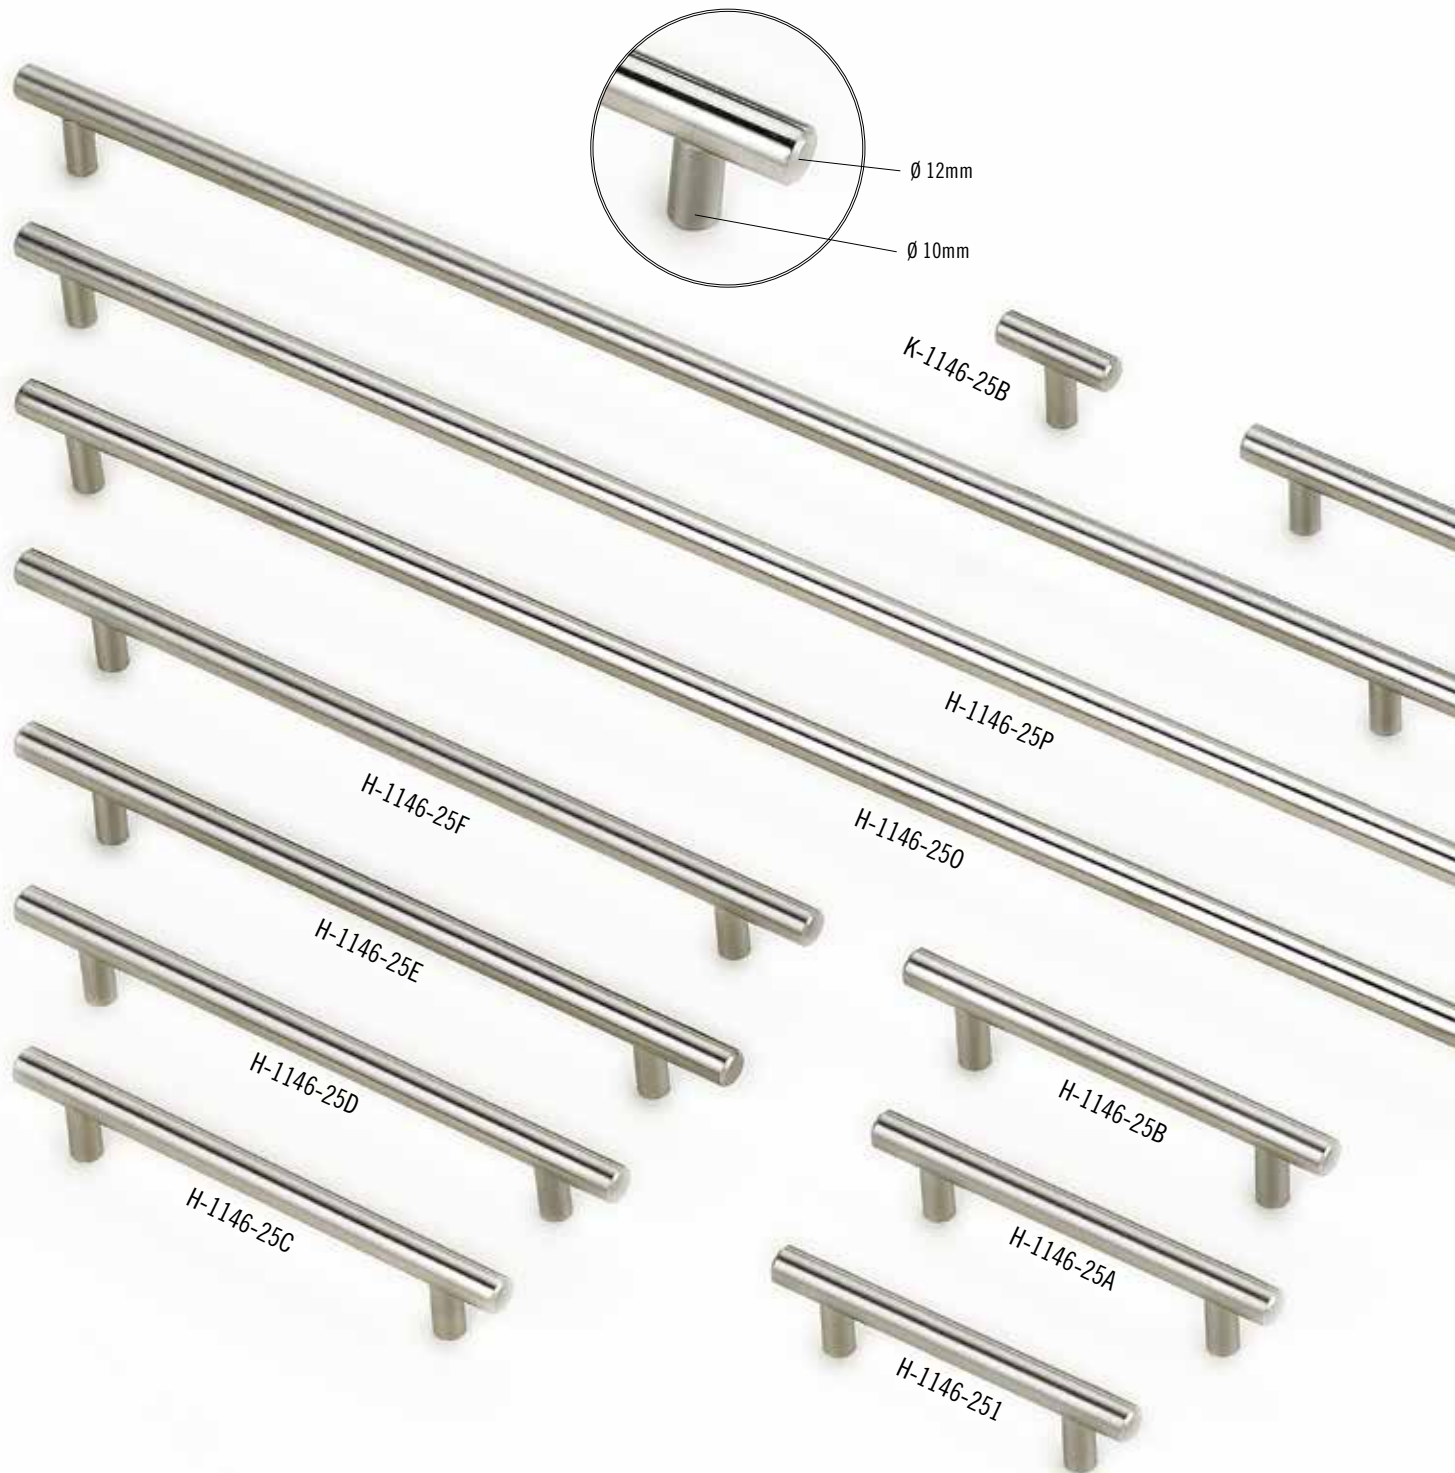

COLLECTION 12

CODE	• C.C •	LONGUEUR LENGTH	LARGEUR WIDTH	HAUTEUR HEIGHT	FINI FINISH	VIS SCREW
H-1146-25I	76mm	113mm	12mm	32mm	Nickel Satiné / Satin Nickel	8/32
H-1146-25A	96mm	133mm	12mm	32mm	Nickel Satiné / Satin Nickel	8/32
H-1146-25B	102mm	139mm	12mm	32mm	Nickel Satiné / Satin Nickel	8/32
H-1146-25C	128mm	165mm	12mm	32mm	Nickel Satiné / Satin Nickel	8/32

CODE	• C.C •	LONGUEUR LENGTH	LARGEUR WIDTH	HAUTEUR HEIGHT	FINI FINISH	VIS SCREW
H-1146-25D	160mm	197mm	12mm	32mm	Nickel Satiné / Satin Nickel	8/32
H-1146-25E	192mm	229mm	12mm	32mm	Nickel Satiné / Satin Nickel	8/32
H-1146-25F	224mm	261mm	12mm	32mm	Nickel Satiné / Satin Nickel	8/32
H-1146-25G	256mm	293mm	12mm	32mm	Nickel Satiné / Satin Nickel	8/32
H-1146-25H	288mm	325mm	12mm	32mm	Nickel Satiné / Satin Nickel	8/32