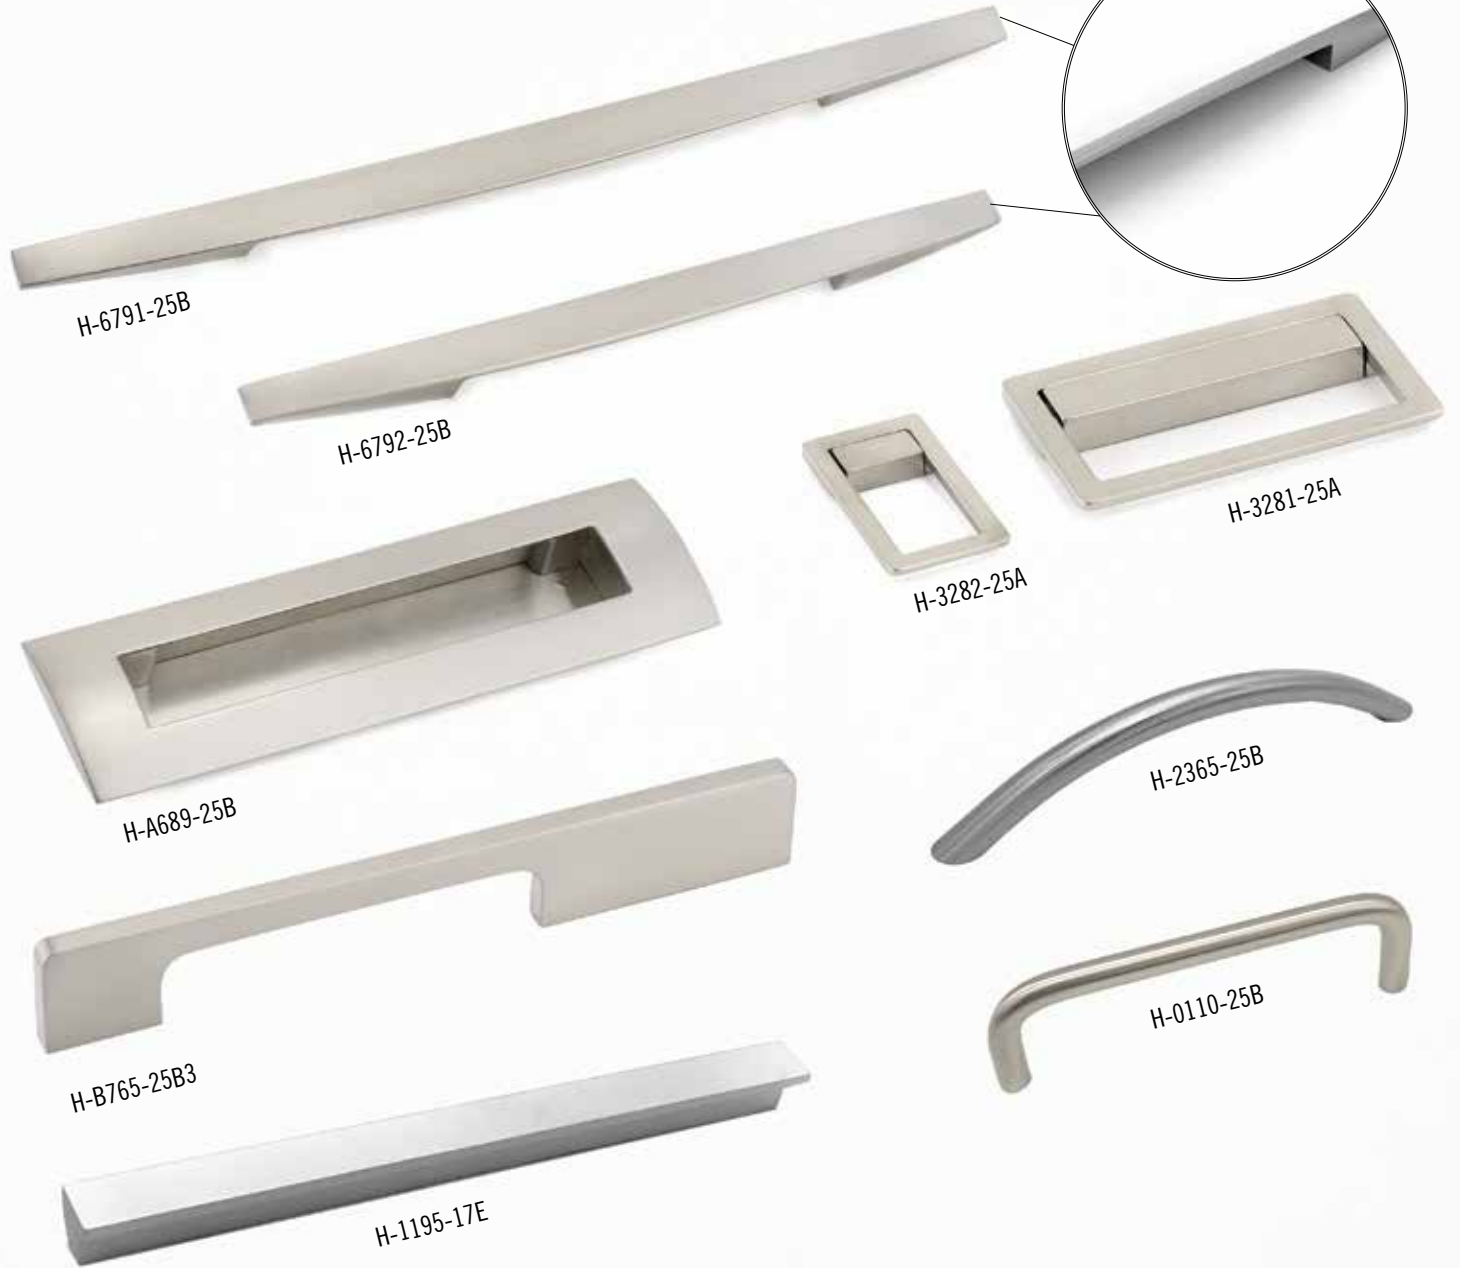

COLLECTION 21

CODE	• C.C. •	LONGUEUR LENGTH	LARGEUR WIDTH	HAUTEUR HEIGHT	FINI FINISH	VIS SCREW
H-0110-25B	96mm	103mm	8mm	31mm	Nickel Brossé / Brushed Nickel	8/32
H-1195-17E	128mm	180mm	18mm	11mm	Aluminium / Aluminum	8/32
H-2365-25B	128mm	142mm	8mm	30mm	Nickel Satiné / Satin Nickel	M4
H-3281-25A	64mm	90mm	10mm	50mm	Nickel Satiné / Satin Nickel	M4
H-3282-25A	16mm	42mm	10mm	74mm	Nickel Satiné / Satin Nickel	M4
H-6791-25B	192mm	320mm	20mm		Nickel Brossé / Brushed Nickel	M4
H-6792-25B	128mm	206mm	20mm		Nickel Brossé / Brushed Nickel	M4
H-A689-25B	128mm	172mm	52mm	21mm	Nickel Satiné / Satin Nickel	8/32 encastré recessed
H-B765-25B3	160mm	200mm	8mm	31mm	Acier Inoxydable / Stainless Steel	8/32