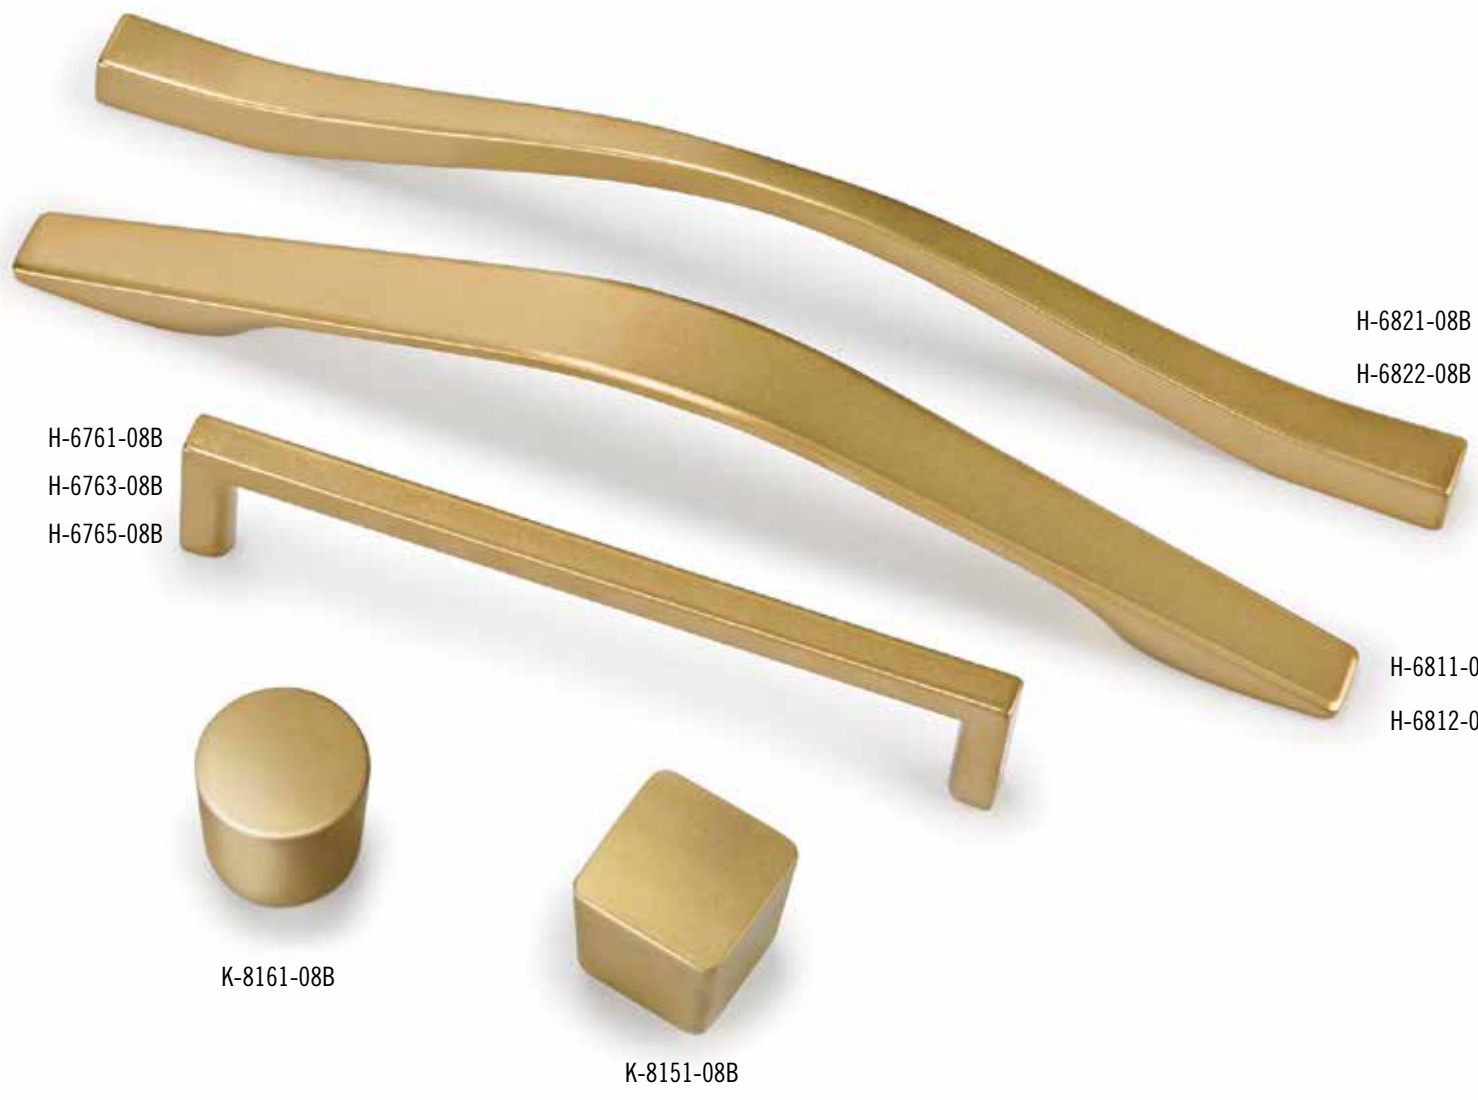

COLLECTION 57

* Nickel Noir / Black Nickel

CODE	• C.C •	LONGUEUR LENGTH	LARGEUR WIDTH	HAUTEUR HEIGHT	FINI FINISH	VIS SCREW
H-8372-02C1	96mm	130mm	9mm	28mm	Nickel Noir / Black Nickel	8/32
H-8372-02C2	128mm	162mm	9mm	28mm	Nickel Noir / Black Nickel	8/32
H-8372-02C3	160mm	195mm	9mm	28mm	Nickel Noir / Black Nickel	8/32
H-8372-02C4	192mm	225mm	9mm	28mm	Nickel Noir / Black Nickel	8/32
H-8372-02C5	256mm	290mm	9mm	28mm	Nickel Noir / Black Nickel	8/32
K-8211-02C		30mm	30mm	25mm	Nickel Noir / Black Nickel	8/32

COLLECTION 58

* Anthracite

CODE	● C.C ●	LONGUEUR LENGTH	LARGEUR WIDTH	HAUTEUR HEIGHT	FINI FINISH	VIS SCREW
H-8372-94B1	96mm	130mm	9mm	28mm	Anthracite / Anthracite	8/32
H-8372-94B2	128mm	162mm	9mm	28mm	Anthracite / Anthracite	8/32
H-8372-94B3	160mm	195mm	9mm	28mm	Anthracite / Anthracite	8/32
H-8372-94B4	192mm	225mm	9mm	28mm	Anthracite / Anthracite	8/32
H-8372-94B5	256mm	290mm	9mm	28mm	Anthracite / Anthracite	8/32
K-8211-94B		30mm	30mm	25mm	Anthracite / Anthracite	8/32

COLLECTION 59

H-6761-08B
H-6763-08B
H-6765-08B

H-6821-08B
H-6822-08B

H-6811-08B
H-6812-08B

K-8161-08B

K-8151-08B

CODE	• C.C •	LONGUEUR LENGTH	LARGEUR WIDTH	HAUTEUR HEIGHT	FINI FINISH	VIS SCREW
H-6761-08B	320mm	328mm	8mm	28mm	Or Mat / Dull Gold	M4
H-6763-08B	192mm	200mm	8mm	28mm	Or Mat / Dull Gold	M4
H-6765-08B	128mm	136mm	8mm	28mm	Or Mat / Dull Gold	M4
H-6811-08B	224mm	320mm	20mm	32mm	Or Mat / Dull Gold	M4
H-6812-08B	160mm	230mm	20mm	32mm	Or Mat / Dull Gold	M4
H-6821-08B	320/288mm	363mm	8/13mm	34mm	Or Mat / Dull Gold	M4
H-6822-08B	224/192mm	236mm	8/13mm	29mm	Or Mat / Dull Gold	M4
K-8151-08B		25mm	25mm	25mm	Or Mat / Dull Gold	M4
K-8161-08B		25mm	25mm	25mm	Or Mat / Dull Gold	M4