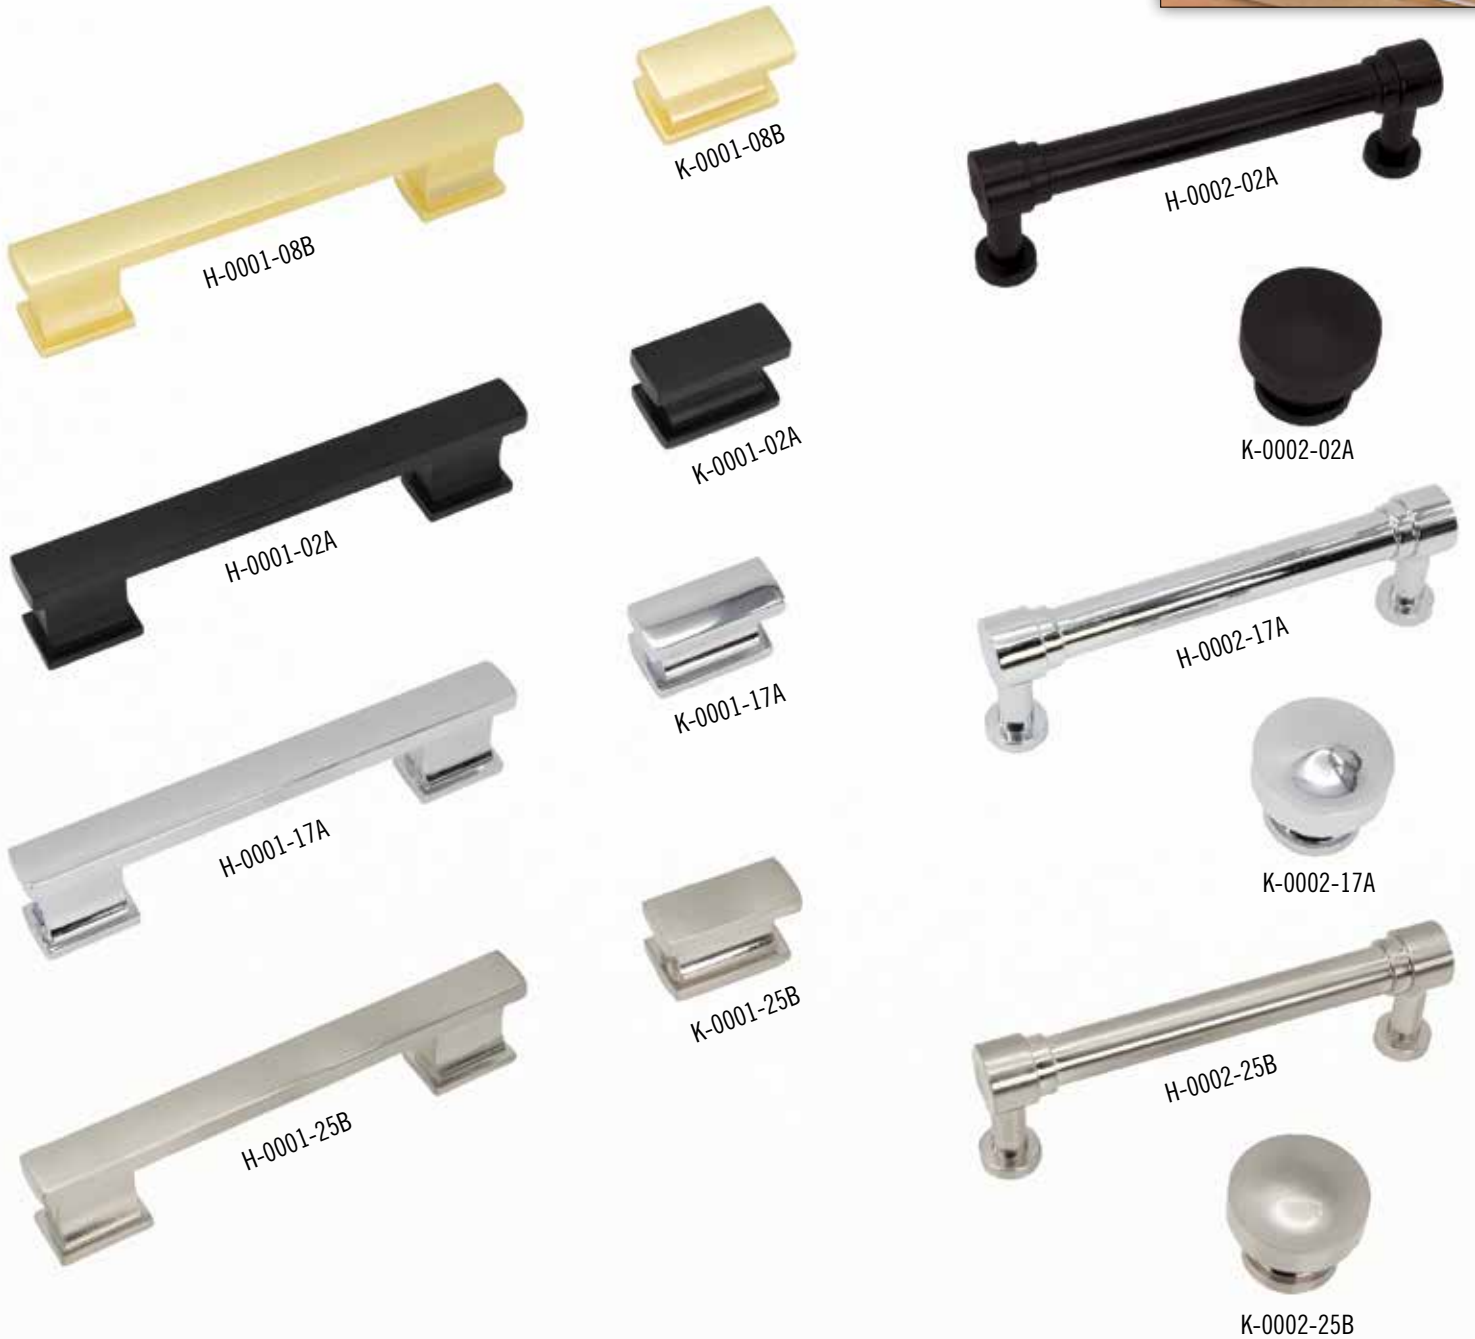

COLLECTION 10

CODE	● C.C ●	LONGUEUR LENGTH	LARGEUR WIDTH	HAUTEUR HEIGHT	FINI FINISH	VIS SCREW	CODE	● C.C ●	LONGUEUR LENGTH	LARGEUR WIDTH	HAUTEUR HEIGHT	FINI FINISH	VIS SCREW
H-0001-08B	102mm	130mm	16mm	28mm	Laiton Brossé / Brushed Brass	8/32	K-0001-08B		37mm	19mm	22mm	Laiton Brossé / Brushed Brass	8/32
H-0001-17A	102mm	130mm	16mm	28mm	Chrome	8/32	K-0001-17A		37mm	19mm	22mm	Chrome	8/32
H-0001-25B	102mm	130mm	16mm	28mm	Nickel Satiné / Satin Nickel	8/32	K-0001-25B		37mm	19mm	22mm	Nickel Satiné / Satin Nickel	8/32
H-0001-02A	102mm	130mm	16mm	28mm	Noir / Black	8/32	K-0001-02A		37mm	19mm	22mm	Noir / Black	8/32
H-0002-17A	102mm	115mm	17mm	38mm	Chrome	8/32	K-0002-17A		32mm	32mm	26mm	Chrome	8/32
H-0002-25B	102mm	115mm	17mm	38mm	Nickel Satiné / Satin Nickel	8/32	K-0002-25B		32mm	32mm	26mm	Nickel Satiné / Satin Nickel	8/32
H-0002-02A	102mm	115mm	17mm	38mm	Noir / Black	8/32	K-0002-02A		32mm	32mm	26mm	Noir / Black	8/32