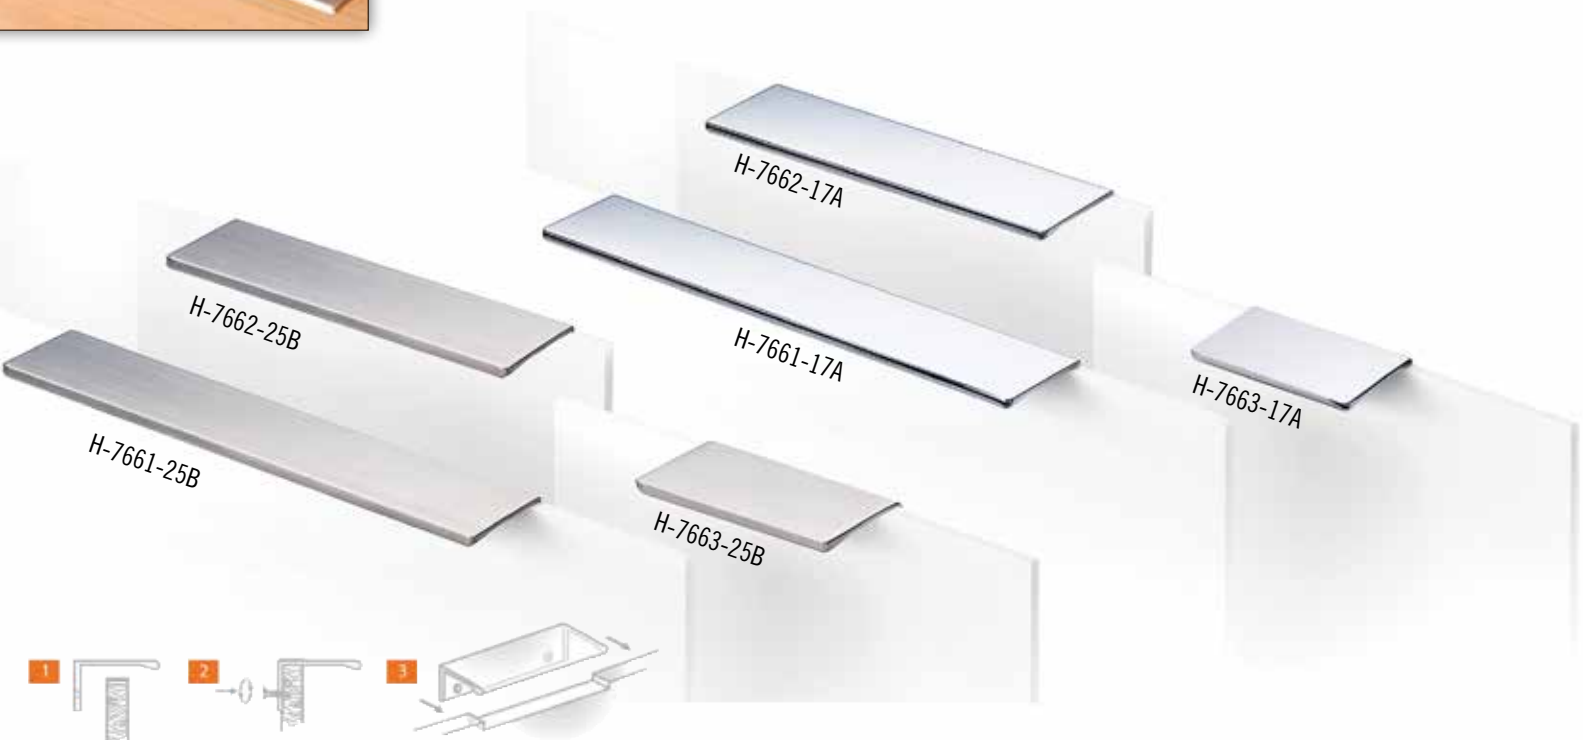

COLLECTION 37

CODE	• C.C •	LONGUEUR LENGTH	LARGEUR WIDTH	HAUTEUR HEIGHT	FINI FINISH	VIS SCREW	CODE	• C.C •	LONGUEUR LENGTH	LARGEUR WIDTH	HAUTEUR HEIGHT	FINI FINISH	VIS SCREW
H-6781-17A	224mm	320mm	45mm		Chrome	à bois wood	H-7662-17A	96mm	135mm	44mm	24mm	Chrome	à bois wood
H-6781-25B	224mm	320mm	45mm		Nickel Brossé / Brushed Nickel	à bois wood	H-7662-25B	96mm	135mm	44mm	24mm	Nickel Brossé / Brushed Nickel	à bois wood
H-6782-17A	160mm	240mm	45mm		Chrome	à bois wood	H-7663-17A	32mm	71mm	44mm	24mm	Chrome	à bois wood
H-6782-25B	160mm	240mm	45mm		Nickel Brossé / Brushed Nickel	à bois wood	H-7663-25B	32mm	71mm	44mm	24mm	Nickel Brossé / Brushed Nickel	à bois wood
H-7661-17A	192mm	230mm	44mm	24mm	Chrome	à bois wood							
H-7661-25B	192mm	230mm	44mm	24mm	Nickel Brossé / Brushed Nickel	à bois wood