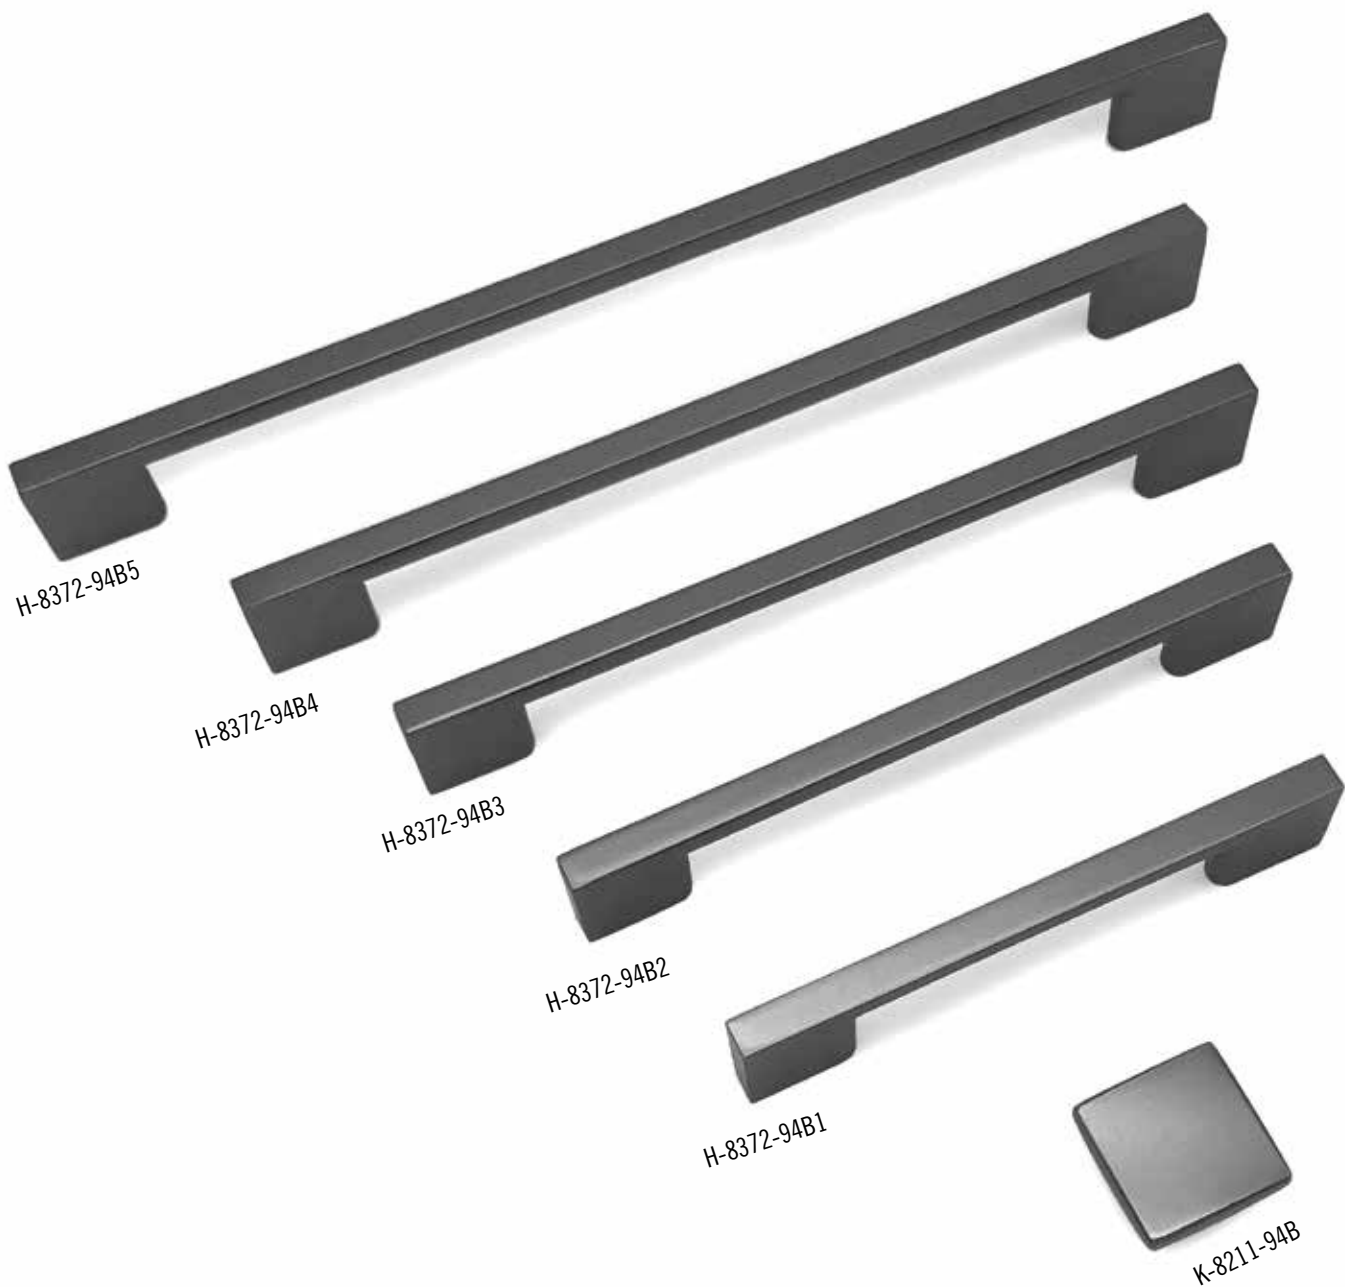

COLLECTION 58

* Anthracite

CODE	● C.C ●	LONGUEUR LENGTH	LARGEUR WIDTH	HAUTEUR HEIGHT	FINI FINISH	VIS SCREW
H-8372-94B1	96mm	130mm	9mm	28mm	Anthracite / Anthracite	8/32
H-8372-94B2	128mm	162mm	9mm	28mm	Anthracite / Anthracite	8/32
H-8372-94B3	160mm	195mm	9mm	28mm	Anthracite / Anthracite	8/32
H-8372-94B4	192mm	225mm	9mm	28mm	Anthracite / Anthracite	8/32
H-8372-94B5	256mm	290mm	9mm	28mm	Anthracite / Anthracite	8/32
K-8211-94B		30mm	30mm	25mm	Anthracite / Anthracite	8/32